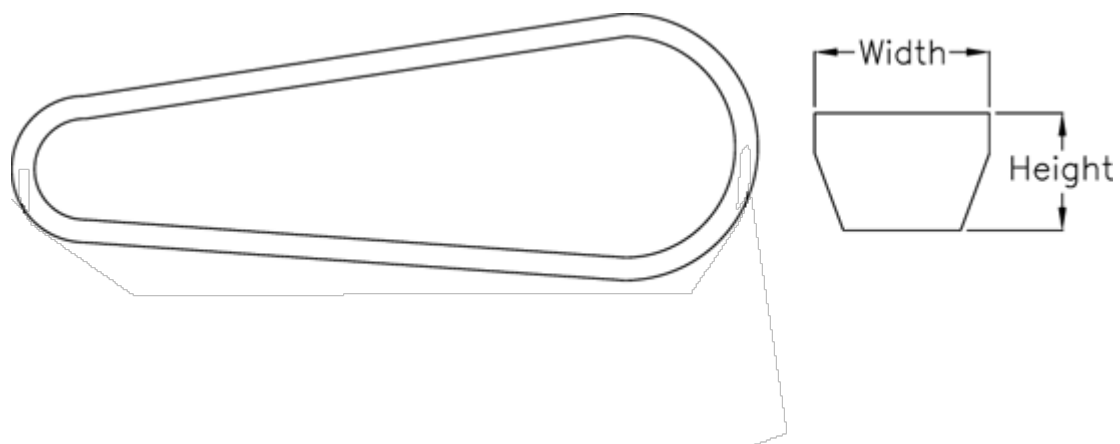

# Data Sheet

Article number: 601962661280

Description: Gates V-belt SPB 1280 Ld 1280  
DELTA NARROW

## Measures

---

Datum length =	1280
Height =	13
Width =	16